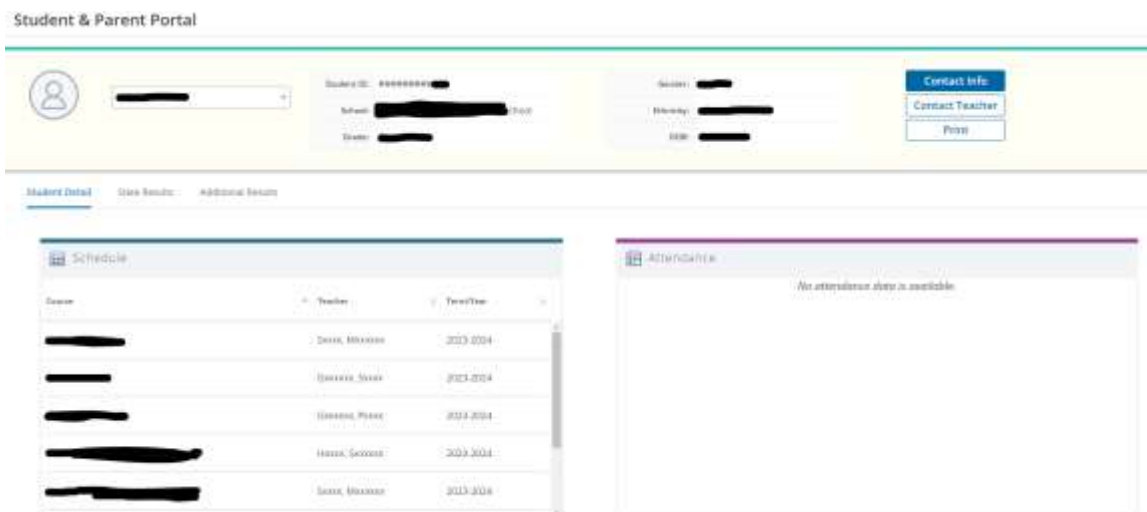

3. After you log in, you will see the student information on the top. The first tab, “Student Detail”, displays the student’s schedule and attendance. Attendance records will display only when there are absences.